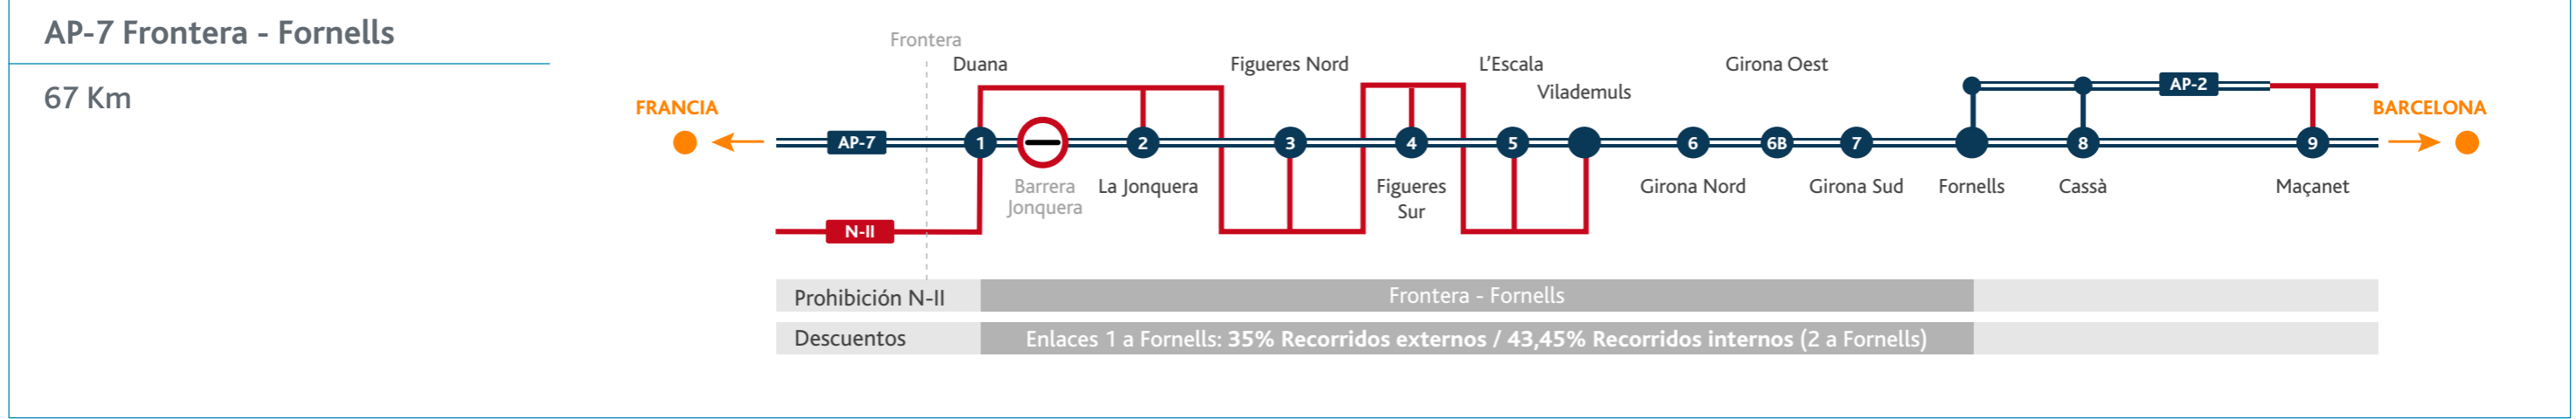

Tramo descuento para PESADOS 2

AP-7 / AP-2 Barcelona - Tarragona - Zaragoza

Large table showing toll prices for various vehicle categories (LIGEROS and PESADOS 1) along the route from Barcelona to Alfajarín.

Table showing toll prices for various vehicle categories (PESADOS 1) along the route from Barcelona to Alfajarín.

Large table showing toll prices for various vehicle categories (PESADOS 2) along the route from Barcelona to Alfajarín.

Más información en el Centro de Atención al Cliente +34 902 200 320 o (934 927 827) Horario de atención: laborables de 8 a 20 h.